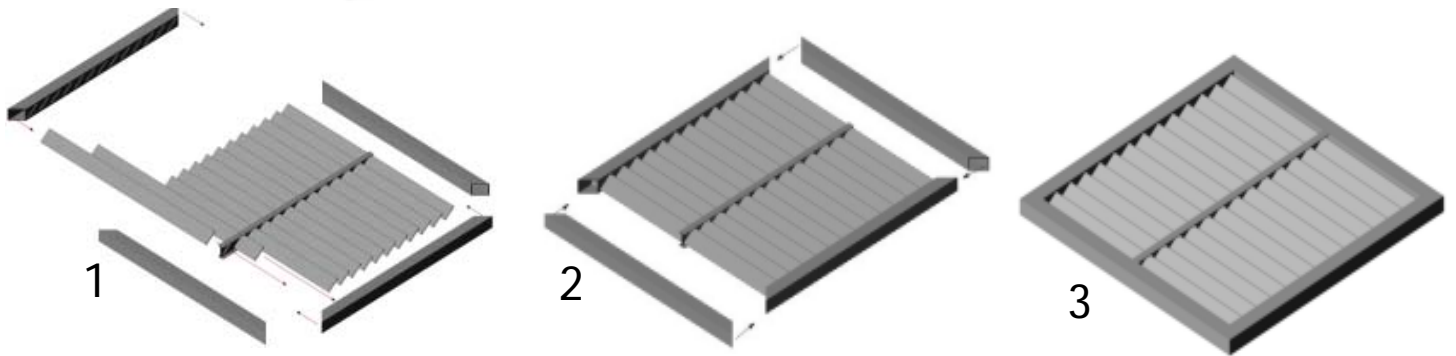

**BAHAMA SHUTTER PARTS**  
 August 2008

<p><b>Louvers</b>                      25-ft. lengths <b>\$27.75</b></p>	<p><b>Side Rails with Louver Slots</b>                      20-ft. lengths <b>\$108.80</b></p>	<p><b>Support Bracket</b>                      2 per Panel <b>\$2.10 each</b></p>
<p><b>Mullions with Louver Slots</b>                      20-ft. lengths <b>\$101.20</b></p>	<p><b>Top/Bottom Rails w/o Louver Slots</b>                      20-ft. lengths <b>\$46.20</b></p>	<p><b>Support Rod</b>                      1x1-in.                      20-ft. length <b>\$25.60</b></p> <p><b>Support Rod</b>                      1x2-in.                      20-ft. length <b>\$40.80</b></p>